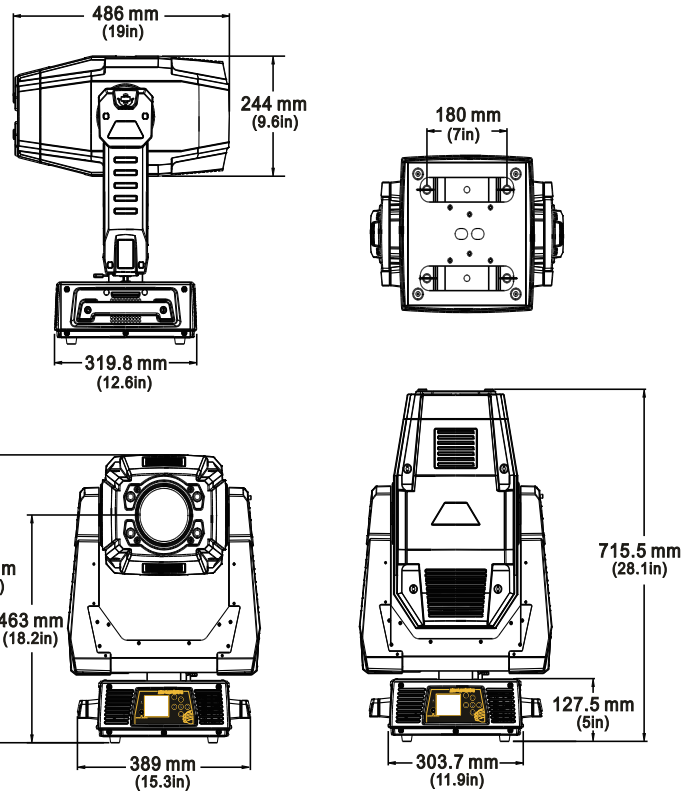

MECHANICAL

FIXTURE	ROADCASE
Dimensions:	Dimensions:
mm: 389 x 319.8 x 715.5	mm: 545 x 435 x 860
in: 15.3 x 12.6 x 28.1	in: 21.4 x 17.1 x 33.8

Fixture Weight: 29.5 kg (65 lb)
Shipping Weight: 66 kg (145.5 lb)

Mounting Information: The SolaSpot LED fixture can be truss mounted using 1/4 camlock c-clamps mounting brackets. It can also stand upright on a stable surface.

Colors Available: Black

ELECTRICAL

Fixture Rated Power: 480 W
Power Consumption: AC 100V–240V; 50Hz/60Hz; 8A

LIGHT SOURCE

Fixture Output: 13,000 Lumens
Color Temperature: 6,500 K

Photometric Chart

* 3 points (center, middle, and edge)

OPERATION

Pan: 540°
Tilt: 265°
Zoom: 12° – 40°

Environmental Specifications:

Minimum Distance to Flammable Objects	0.5 m (1.64 ft)
Minimum Distance to Lighted Objects	0.5 m (1.64 ft)

Lithopattern Specifications

Diameter: 28.75 mm (1.132 in)

Maximum image area: 23.4 mm (.921 in)

© 2014 Barco Lighting Systems, Inc. All specifications subject to change without notice.