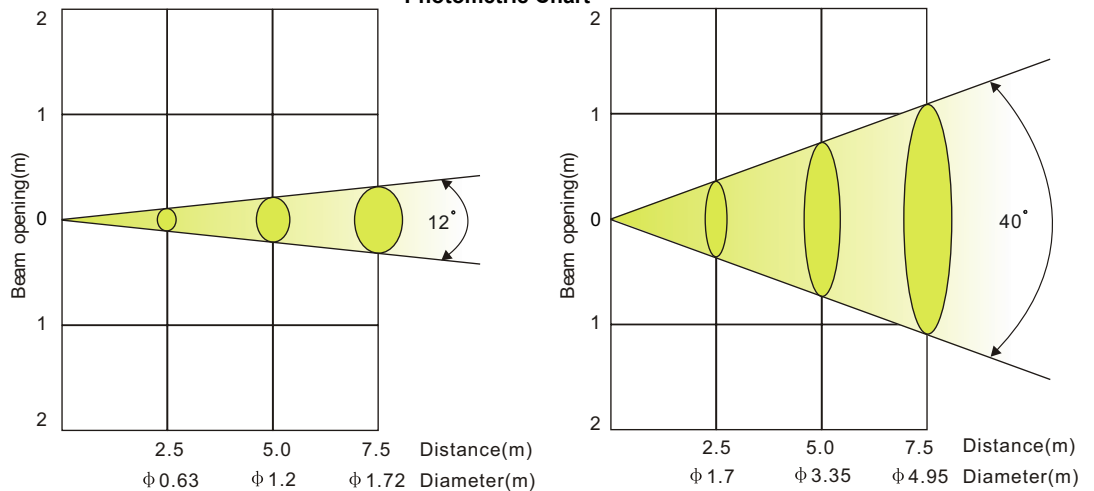

Mounting Information: The SolaSpot LED fixture can be truss mounted using 1/4 camlock c-clamps mounting brackets. It can also stand upright on a stable surface.

Colors Available: Black

ELECTRICAL

Fixture Rated Power: 480 W
Power Consumption: AC 100V–240V; 50Hz/60Hz; 8A

LIGHT SOURCE

Fixture Output: 13,000 Lumens
Color Temperature: 6,500 K

Photometric Chart

* 3 points (center, middle, and edge)

OPERATION

Pan: 540°
Tilt: 265°
Zoom: 12° – 40°

Environmental Specifications:

Minimum Distance to Flammable Objects	0.5 m (1.64 ft)
Minimum Distance to Lighted Objects	0.5 m (1.64 ft)

Lithopattern Specifications

Diameter: 28.75 mm (1.132 in)

Maximum image area: 23.4 mm (.921 in)

© 2014 Barco Lighting Systems, Inc. All specifications subject to change without notice.